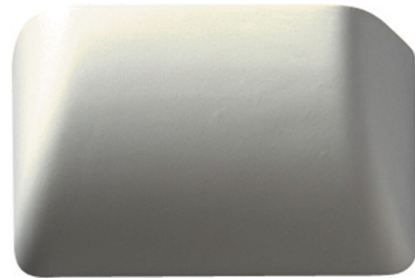

## Ambiance Scoop Wall Sconce By Justice Design

### Description

Add a subtle, complimentary light source to your larger indoor lighting scheme with the Justice Design Ambiance Small Scoop Wall Sconce. This refreshing indoor wall light is made from hand-cast, hand-finished ceramic material and will not rust or corrode. This dynamic, energy-efficient wall sconce is damp location rated, and will effortlessly flood your favorite indoor space with crisp light. Ultra-stylish and perfect for any modern design scheme, this wall light is a great way to add extra light to any entryway, living room or finished basement space.

### Specifications

COLOR	N/A
BODY FINISH	Bisque
WATTAGE	100W
DIMMER	Standard 120V
DIMENSIONS	7.75"W x 4.25"H x 5.5"D
BULB NOT INCLUDED	1 x A19/Medium (E26)/100W/120V Incandescent
OTHER BULB OPTIONS	1 x A19/Medium (E26)/120V LED
COUNTRY OF ORIGIN	United States