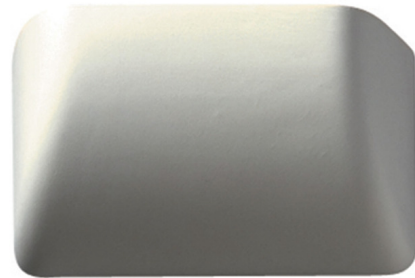

Lightology

lightology.com
866-954-4489
04-15-26

Project: _____

Company: _____

Location: _____ Fixture Type: _____

SPEC #: **JUS1127823**

Approved On: _____ Approved By: _____

Ambiance Scoop Wall Sconce By Justice Design

Description

Add a subtle, complimentary light source to your larger indoor lighting scheme with the Justice Design Ambiance Small Scoop Wall Sconce. This refreshing indoor wall light is made from hand-cast, hand-finished ceramic material and will not rust or corrode. This dynamic, energy-efficient wall sconce is damp location rated, and will effortlessly flood your favorite indoor space with crisp light. Ultra-stylish and perfect for any modern design scheme, this wall light is a great way to add extra light to any entryway, living room or finished basement space.

Shown in bisque

Specifications

COLOR	N/A
BODY FINISH	Bisque
WATTAGE	100W
DIMMER	Standard 120V
DIMENSIONS	7.75"W x 4.25"H x 5.5"D
BULB NOT INCLUDED	1 x A19/Medium (E26)/100W/120V Incandescent
OTHER BULB OPTIONS	1 x A19/Medium (E26)/120V LED
COUNTRY OF ORIGIN	United States