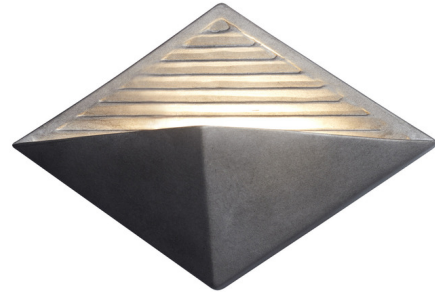

Lightology

lightology.com
866-954-4489
04-21-26

Project: _____

Company: _____

Location: _____ Fixture Type: _____

SPEC #: **JUS1127847**

Approved On: _____ Approved By: _____

Ambiance Diamond Wall Sconce By Justice Design

Description

Showcase your love for luxurious, upscale lighting, courtesy of the Justice Design Ambiance Diamond LED Wall Sconce. This refreshingly beautiful indoor wall light is made from hand-cast, hand-finished ceramic material and will not rust or corrode. This dynamic, energy-efficient wall-mounted sconce is made in the USA and looks great as part of a contemporary-style design scheme. From the refreshing design to the consistent high-level performance, this light will instantly make your space brighter, bolder and more beautiful.

Shown in antique silver

Specifications

COLOR	N/A
BODY FINISH	Antique Silver
WATTAGE	8W
DIMMER	Standard 120V
DIMENSIONS	12"W x 8"H x 4"D
INTEGRATED LED MODULE	1 x LED/8W/120V LED
COUNTRY OF ORIGIN	United States