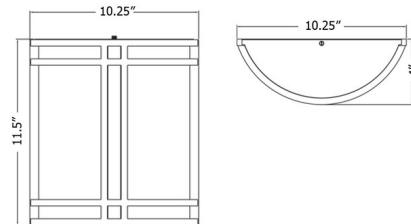

Shown in satin / opal

Specifications

COLOR	Opal
BODY FINISH	Satin
WATTAGE	120W
DIMMER	Standard 120V
DIMENSIONS	10.25"W x 11.5"H x 4"D
BULB NOT INCLUDED	2 x A19/Medium (E26)/60W/120V Incandescent
OTHER BULB OPTIONS	2 x A19/Medium (E26)/120V LED
COUNTRY OF ORIGIN	China

Technical Information

PRODUCT DIMENSIONS Backplate: Rectangle, 10.5"W x 11.5"H x 0.5"D

CLICK TO VIEW PRODUCT

Notes: