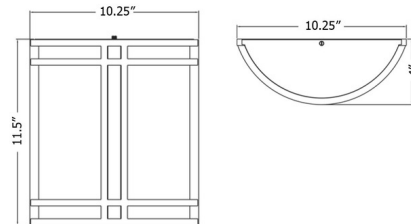

### Specifications

COLOR	Opal
BODY FINISH	Satin
WATTAGE	120W
DIMMER	Standard 120V
DIMENSIONS	10.25"W x 11.5"H x 4"D
BULB NOT INCLUDED	2 x A19/Medium (E26)/60W/120V Incandescent
OTHER BULB OPTIONS	2 x A19/Medium (E26)/120V LED
COUNTRY OF ORIGIN	China

### Technical Information

PRODUCT DIMENSIONS . . . . . Backplate: Rectangle, 10.5"W x 11.5"H x 0.5"D

CLICK TO VIEW PRODUCT

Notes: