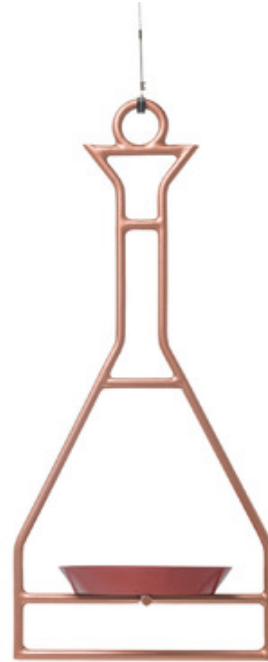

BRAND

Kenneth Cobonpue

DESCRIPTION

The open design of the Louis Planter highlights the connection of nature's elements to create life. The aluminum frame includes a small tray, perfect for holding a small, potted plant. A copper finish gives the piece a vintage-inspired look.

COLOR	N/A
BODY FINISH	Copper
WATTAGE	N/A
DIMMER	N/A
DIMENSIONS	12.5"W x 27.5"H x 8.75"D
LAMP	N/A

SPEC #

HIV1128268

COMPANY

PROJECT

FIXTURE TYPE

APPROVED BY

DATE