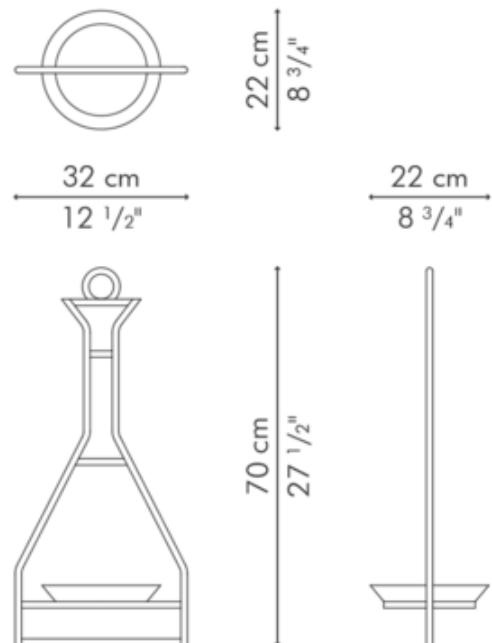

BRAND

Kenneth Cobonpue

DESCRIPTION

The open design of the Louis Planter highlights the connection of nature's elements to create life. The aluminum frame includes a small tray, perfect for holding a small, potted plant. A copper finish gives the piece a vintage-inspired look.

COLOR	N/A
BODY FINISH	Copper
WATTAGE	N/A
DIMMER	N/A
DIMENSIONS	12.5"W x 27.5"H x 8.75"D
LAMP	N/A

SPEC #

HIV1128268

COMPANY

PROJECT

FIXTURE TYPE

APPROVED BY

DATE