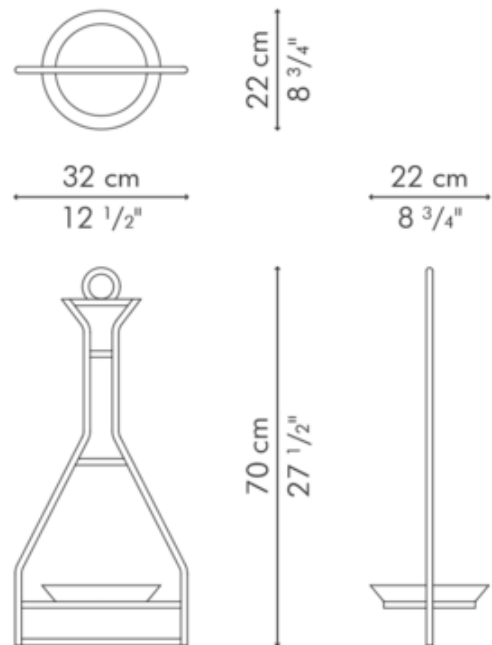

BRAND

Kenneth Cobonpue

DESCRIPTION

The open design of the Louis Planter highlights the connection of nature's elements to create life. The aluminum frame includes a small tray, perfect for holding a small, potted plant. A copper finish gives the piece a vintage-inspired look.

COLOR	N/A
BODY FINISH	Copper
WATTAGE	N/A
DIMMER	N/A
DIMENSIONS	12.5"W x 27.5"H x 8.75"D
LAMP	N/A

SPEC #

HIV1128268

COMPANY

PROJECT

FIXTURE TYPE

APPROVED BY

DATE