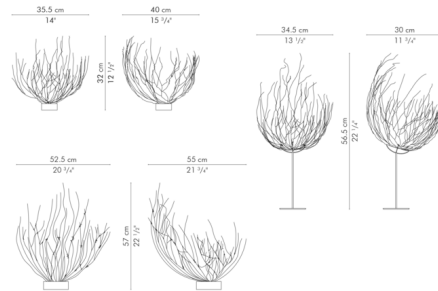

By Kenneth Cobonpue

Description

The Coral Table Decor will bring a burst of color to any tablescape with its branching form. Crafted from Salago fibers, the pliable arms can be bent and adjusted to change the piece's shape. While the object will find itself at home in a coastal-inspired interior, it can also serve as an abstract conversation piece in a contemporary setting.

Shown in terracotta / silver

Specifications

COLOR N/A
BODY FINISH Terracotta / Silver
WATTAGE N/A
DIMMER N/A
DIMENSIONS 14"W x 12.5"H x 15.75"D
BULB N/A

CLICK TO VIEW PRODUCT

Notes: