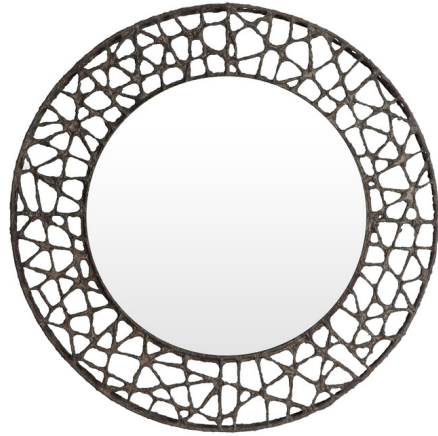

Lightology

lightology.com
866-954-4489
05-24-26

Project: _____

Company: _____

Location: _____ Fixture Type: _____

SPEC #: **HIV1128321**

Approved On: _____ Approved By: _____

C U C Me Round Mirror

By Kenneth Cobonpue

Description

The C U C Me Mirror features a hand woven wire frame dipped into a vat of salago fiber, which forms an interesting rough texture as it dries. The mirror's design juxtaposes a symmetrical outer frame with random, intersecting lines within for an intriguing, organic look.

Shown in brown / mirror

Specifications

COLOR	Mirror
BODY FINISH	Brown
WATTAGE	N/A
DIMMER	N/A
DIMENSIONS	30"W x 30"H x 2.25"D
BULB	N/A

CLICK TO VIEW PRODUCT

Notes: