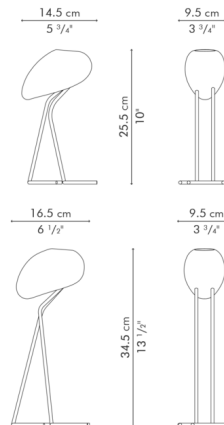

### Description

The Kala Vase features a bird-like silhouette with narrow metal legs and a faux stone polymer body. Playful but natural, Kala will add an organic accent to any table. The Kala Vase is sold in sets of two (one short vase and one tall vase). Sets are available with two light grey vases, two dark grey vases, or one light and one dark vase.

### Specifications

COLOR	.....	N/A
BODY FINISH	.....	Stone Grey
WATTAGE	.....	N/A
DIMMER	.....	N/A
DIMENSIONS	.....	5.75"W x 10"H x 3.75"D
BULB	.....	N/A

CLICK TO VIEW PRODUCT

Notes: