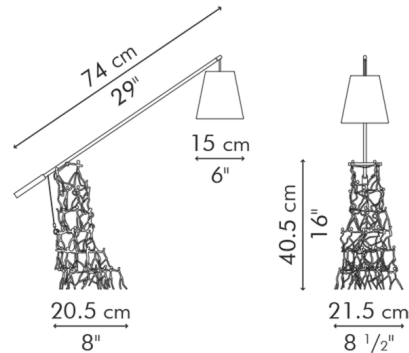

Lightology

lightology.com
866-954-4489
05-17-26

Project: _____

Company: _____

Location: _____ Fixture Type: _____

SPEC #: **HIV1128347**

Approved On: _____ Approved By: _____

Little People Boomtown Table Lamp

By Kenneth Cobonpue

Description

The Little People Boomtown Floor Lamp is made up of a multitude of individual figurines wrapped in Salago fiber, applied by hand, to add volume and body to a sculptural composition of steel. The result is both dramatic and meaningful, showing what happens when people unite and work together. Shade arm adjusts up and down. On/off switch located on cord.

Specifications

COLOR	N/A
BODY FINISH	Black
WATTAGE	25W
DIMMER	N/A
DIMENSIONS	8.5"W x 16"H x 29"D
BULB NOT INCLUDED	1 x B10/Candelabra (E12)/25W/120V Incandescent
OTHER BULB OPTIONS	1 x B10/Candelabra (E12)/120V LED

Notes:

CLICK TO VIEW PRODUCT