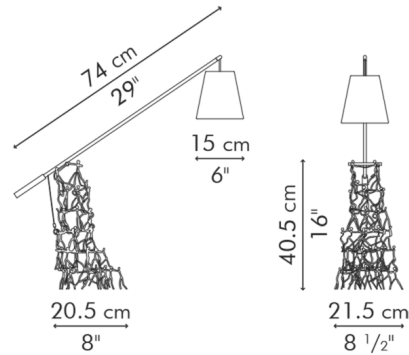

Lightology

lightology.com
866-954-4489
07-09-26

Project: _____
Company: _____
Location: _____ Fixture Type: _____
SPEC #: **HIV1128347**
Approved On: _____ Approved By: _____

Little People Boomtown Table Lamp

By Kenneth Cobonpue

Description

The Little People Boomtown Floor Lamp is made up of a multitude of individual figurines wrapped in Salago fiber, applied by hand, to add volume and body to a sculptural composition of steel. The result is both dramatic and meaningful, showing what happens when people unite and work together. Shade arm adjusts up and down. On/off switch located on cord.

Specifications

COLOR	N/A
BODY FINISH	Black
WATTAGE	25W
DIMMER	N/A
DIMENSIONS	8.5"W x 16"H x 29"D
BULB NOT INCLUDED	1 x B10/Candelabra (E12)/25W/120V Incandescent
OTHER BULB OPTIONS	1 x B10/Candelabra (E12)/120V LED

Notes:

CLICK TO VIEW PRODUCT