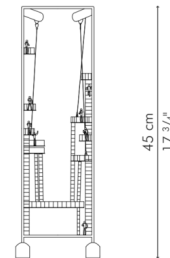

### Specifications

COLOR	N/A
BODY FINISH	Black
WATTAGE	N/A
DIMMER	N/A
DIMENSIONS	6"W x 17.75"H
BULB	N/A

CLICK TO VIEW PRODUCT

Notes: