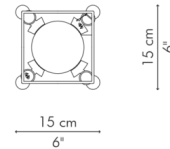

### Specifications

COLOR	N/A
BODY FINISH	Black
WATTAGE	N/A
DIMMER	N/A
DIMENSIONS	6"W x 17.75"H
BULB	N/A

CLICK TO VIEW PRODUCT

Notes: