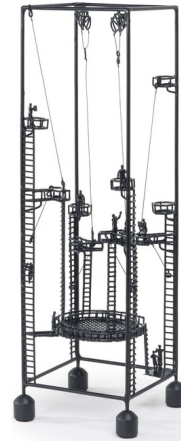

# Lightology

lightology.com  
866-954-4489  
05-11-25

Project: \_\_\_\_\_

Company: \_\_\_\_\_

Location: \_\_\_\_\_ Fixture Type: \_\_\_\_\_

SPEC #: **HIV1128372**

Approved On: \_\_\_\_\_ Approved By: \_\_\_\_\_

## Shuttle Wine Holder

By Kenneth Cobonpue

### Description

The Shuttle Wine Holder will make special occasions even more memorable with its unique design. The metal frame features a miniature crew perched on platforms and scaffolding around the bottle like a space shuttle being inspected before takeoff.

### Specifications

COLOR	N/A
BODY FINISH	Black
WATTAGE	N/A
DIMMER	N/A
DIMENSIONS	6"W x 17.75"H
BULB	N/A

CLICK TO VIEW PRODUCT

Notes: