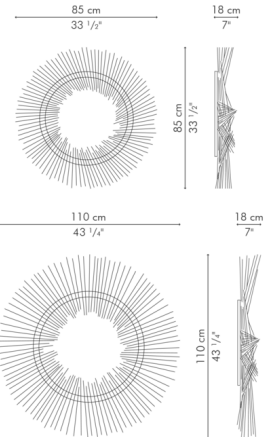

### Description

The Twiggy Mirror features a sunburst pattern with rattan spokes emanating from the mirrored center. Gentle waves in the frame lend an irregular, organic texture to the piece that allows it to blend into a variety of decor styles.

### Specifications

COLOR	Mirror
BODY FINISH	Natural
WATTAGE	N/A
DIMMER	N/A
DIMENSIONS	43.25"W x 43.25"H x 7"D
BULB	N/A

CLICK TO VIEW PRODUCT

Notes: