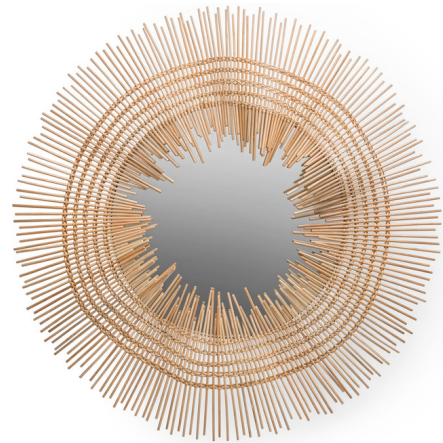

## Twiggy Mirror

By Kenneth Cobonpue

### Description

The Twiggy Mirror features a sunburst pattern with rattan spokes emanating from the mirrored center. Gentle waves in the frame lend an irregular, organic texture to the piece that allows it to blend into a variety of decor styles.

Shown in natural / mirror

### Specifications

COLOR	Mirror
BODY FINISH	Natural
WATTAGE	N/A
DIMMER	N/A
DIMENSIONS	43.25"W x 43.25"H x 7"D
BULB	N/A

CLICK TO VIEW PRODUCT

Notes: