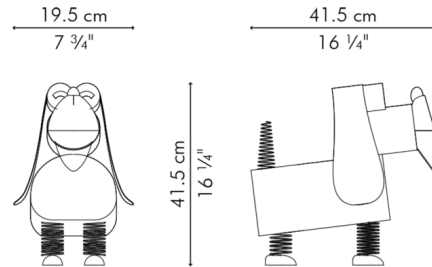

### Specifications

|             |                            |
|-------------|----------------------------|
| COLOR       | N/A                        |
| BODY FINISH | Silver Patina              |
| WATTAGE     | N/A                        |
| DIMMER      | N/A                        |
| DIMENSIONS  | 7.75"W x 16.25"H x 16.25"D |
| BULB        | N/A                        |