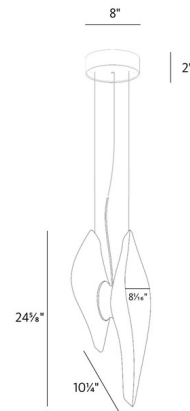

By Lasvit

Description

The Duna Pendant features an abstract form made from Crystal Glass that produces ever-changing effects of reflection and refraction.

Specifications

COLOR	Clear
BODY FINISH	Silver
WATTAGE	20W
DIMMER	Low Voltage Electronic
DIMENSIONS	10.24"W x 24.61"H x 8.07"D
INTEGRATED LED MODULE	2 x LED/10W/120V LED
COUNTRY OF ORIGIN	Czech Republic

Technical Information

PRODUCT DIMENSIONS	Canopy: 8" diameter
COLOR RENDERING	80 CRI
LAMP COLOR	3000K
LUMENS/WATT	157.50
LUMINOUS FLUX	1575 lumens

Shown in silver / clear

CLICK TO VIEW PRODUCT

Notes: