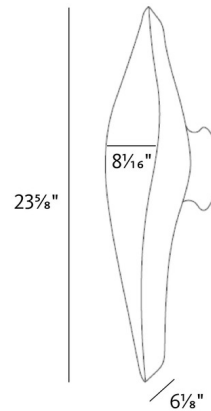

By Lasvit

Description

The Duna Wall Sconce features an abstract form made from Crystal Glass that produces ever-changing effects of reflection and refraction

Specifications

COLOR	Clear
BODY FINISH	Silver
WATTAGE	10W
DIMMER	Standard 120V
DIMENSIONS	8.07"W x 23.61"H x 6.1"D
INTEGRATED LED MODULE	1 x LED/10W/120V LED
COUNTRY OF ORIGIN	Czech Republic

Technical Information

PRODUCT DIMENSIONS	Backplate: 8" diameter
COLOR RENDERING	80 CRI
LAMP COLOR	3000K
LUMENS/WATT	157.50
LUMINOUS FLUX	1575 lumens

Shown in silver / clear

CLICK TO VIEW PRODUCT

Notes: