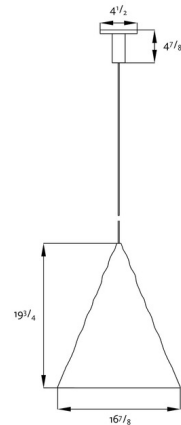

Specifications

COLOR Smoke
BODY FINISH Matte Black
WATTAGE 4.5W
DIMMER Standard 120V
DIMENSIONS 16.9"W x 19.75"H
BULB INCLUDED 1 x Edison Globe/Medium (E26)/4.5W/120V LED
COUNTRY OF ORIGIN Czech Republic

Technical Information

PRODUCT DIMENSIONS Canopy: 4.5" diameter
COLOR RENDERING 95 CRI
LAMP COLOR 2700K
LUMENS/WATT 120.00
LUMINOUS FLUX 540 lumens

Shown in matte black / smoke

CLICK TO VIEW PRODUCT

Notes: