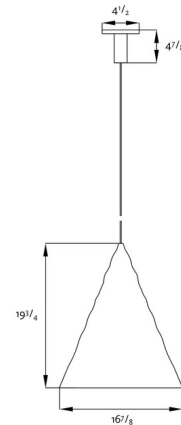

Specifications

COLOR Smoke
BODY FINISH Matte Black
WATTAGE 4.5W
DIMMER Standard 120V
DIMENSIONS 16.9"W x 19.75"H
BULB INCLUDED 1 x Edison Globe/Medium (E26)/4.5W/120V LED
COUNTRY OF ORIGIN Czech Republic

Technical Information

PRODUCT DIMENSIONS Canopy: 4.5" diameter
COLOR RENDERING 95 CRI
LAMP COLOR 2700K
LUMENS/WATT 120.00
LUMINOUS FLUX 540 lumens

Shown in matte black / smoke

CLICK TO VIEW PRODUCT

Notes: