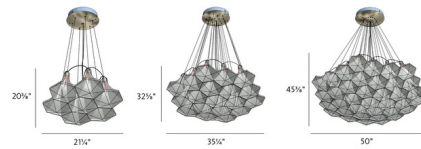

By Lasvit

Description

The Facet Multi Light Pendant is a geometrical interpretation of the traditional chandelier. It features a diamond-like hexagonal Glass unit and a Matte White canopy. Note: Due to the weight of this fixture, larger sizes will require additional ceiling support.

Shown in matte white / clear

Specifications

COLOR Clear
BODY FINISH Matte White
WATTAGE 17.5W
DIMMER Standard 120V
DIMENSIONS 21.25"W x 20.39"H
BULB INCLUDED 7 x JC/G4 (bipin)/2.5W/12V LED
COUNTRY OF ORIGIN Czech Republic