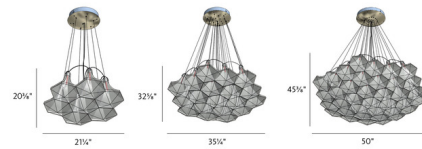

By Lasvit

Description

The Facet Multi Light Pendant is a geometrical interpretation of the traditional chandelier. It features a diamond-like hexagonal Glass unit and a Matte White canopy. Note: Due to the weight of this fixture, larger sizes will require additional ceiling support.

Shown in matte white / clear

Specifications

COLOR Clear
BODY FINISH Matte White
WATTAGE 17.5W
DIMMER Standard 120V
DIMENSIONS 21.25"W x 20.39"H
BULB INCLUDED 7 x JC/G4 (bipin)/2.5W/12V LED
COUNTRY OF ORIGIN Czech Republic