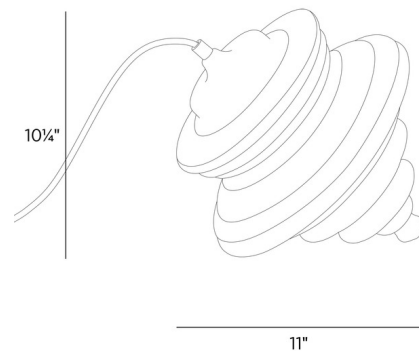

CLICK TO VIEW PRODUCT

Notes: