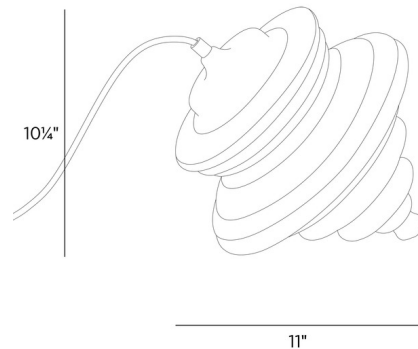

CLICK TO VIEW PRODUCT

Notes: