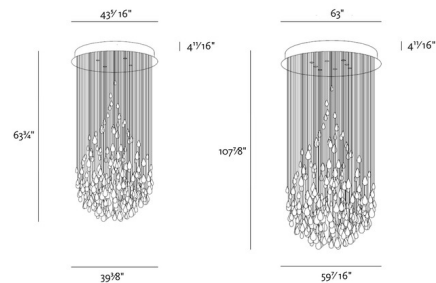

Description

The Droplets Chandelier is inspired by the nature and emotion of water. The stunning collection of various-sized Glass water droplets is lit from the canopy lights above. Note: Due to the weight of this fixture, additional ceiling support is required.

Specifications

COLOR Silver
BODY FINISH Stainless Steel
WATTAGE 30W
DIMMER Standard 120V
DIMENSIONS 43.3"W x 63.75"H x 39.375"D
BULB INCLUDED 4 x MR16/GU10/7.5W/120V LED
COUNTRY OF ORIGIN Czech Republic

Technical Information

COLOR RENDERING 95 CRI
LAMP COLOR 4000K
LUMENS/WATT 60.67
LUMINOUS FLUX 455 lumens

Shown in stainless steel / silver

CLICK TO VIEW PRODUCT

Notes: