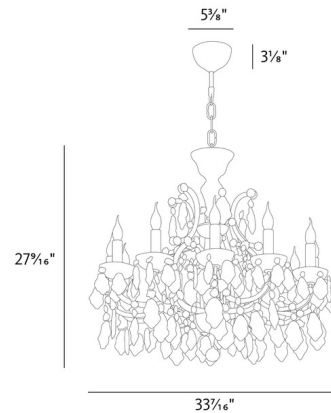

Description

The Empress Low Chandelier is inspired by the traditional style of chandelier popular during the reign of Empress Maria Theresa. This refreshing fixture features unfinished Pressed Glass trimmings, available in two colors. Note: Due to the weight of this fixture, additional ceiling support is required.

Specifications

COLOR	N/A
BODY FINISH	Copper
WATTAGE	60W
DIMMER	Standard 120V
DIMENSIONS	33.44"W x 27.56"H
BULB INCLUDED	12 x B10/Candelabra (E12)/5W/120V LED
COUNTRY OF ORIGIN	Czech Republic

Technical Information

PRODUCT DIMENSIONS	Canopy: 5.4" diameter
COLOR RENDERING	80 CRI
LAMP COLOR	2700K
LUMENS/WATT	32.00
LUMINOUS FLUX	160 lumens

Notes: