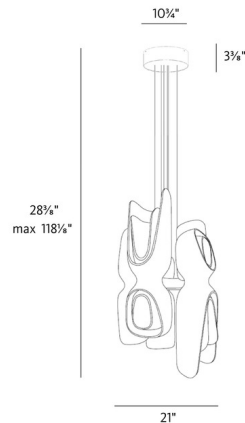

By Lasvit

Description

The Eve Pendant is a beautiful combination of Clear and Opaque elements. It features various Glass pieces arranged at varying heights to create an eye-catching play of lights and shadows. Note: Due to the weight of this fixture, additional ceiling support is required.

Specifications

COLOR Clear
BODY FINISH Matte White
WATTAGE 10.8W
DIMMER Standard 120V
DIMENSIONS 20.88"W x 28.35"H
INTEGRATED LED MODULE 1 x LED/10.8W/120V LED
COUNTRY OF ORIGIN Czech Republic

Technical Information

PRODUCT DIMENSIONS Canopy: 10.75" diameter
COLOR RENDERING 80 CRI
LAMP COLOR 2700K
LUMENS/WATT 393.52
LUMINOUS FLUX 4250 lumens

Shown in matte white / clear

CLICK TO VIEW PRODUCT

Notes: