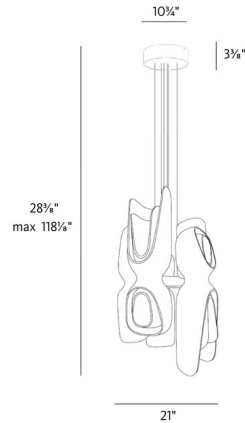

CLICK TO VIEW PRODUCT

Notes: