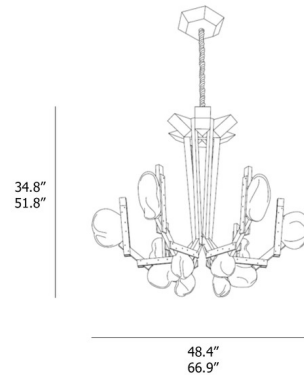

### Description

The Fungo Chandelier draws inspiration from the shape of a mushroom growing on wood. The combination of a rigid Wooden structure and organically shaped Clear Glass creates a stunning fixture. Note: Please specify rope length when ordering. Rope longer than 19.5 inches available for an additional fee. Due to the weight of this fixture, additional ceiling support is required.

### Specifications

COLOR	Clear
BODY FINISH	Walnut
WATTAGE	25W
DIMMER	Standard 120V
DIMENSIONS	48.44"W x 34.84"H
INTEGRATED LED MODULE	1 x LED/25W/12V LED
COUNTRY OF ORIGIN	Czech Republic