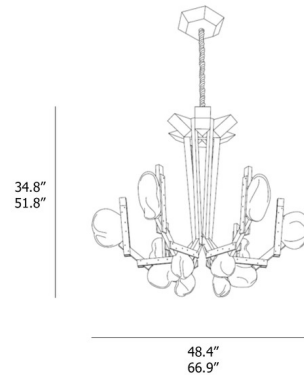

By Lasvit

Description

The Fungo Chandelier draws inspiration from the shape of a mushroom growing on wood. The combination of a rigid Wooden structure and organically shaped Clear Glass creates a stunning fixture. Note: Please specify rope length when ordering. Rope longer than 19.5 inches available for an additional fee. Due to the weight of this fixture, additional ceiling support is required.

Shown in walnut / clear

Specifications

COLOR	Clear
BODY FINISH	Walnut
WATTAGE	25W
DIMMER	Standard 120V
DIMENSIONS	48.44"W x 34.84"H
INTEGRATED LED MODULE	1 x LED/25W/12V LED
COUNTRY OF ORIGIN	Czech Republic