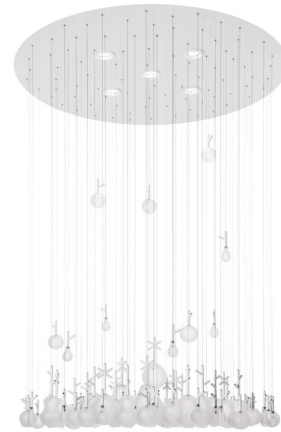

Lightology

lightology.com
866-954-4489
04-22-26

Project: _____

Company: _____

Location: _____ Fixture Type: _____

SPEC #: **LAST128441**

Approved On: _____ Approved By: _____

Growing Vases Chandelier

By Lasvit

Description

The Growing Vases Chandelier is a breath of fresh air that will bring intrigue and elegance to any space. This whimsical fixture is inspired by a forest filled with flowers and branches. The canopy holds five downlights that illuminate the various Sandblasted Glass sculptures hanging below. Note: Due to the weight of this fixture, additional ceiling support is required.

Specifications

COLOR Sand Blasted
BODY FINISH Gloss White
WATTAGE 37.5W
DIMMER 0-10V
DIMENSIONS 39.38"W x 55.125"H
BULB INCLUDED 5 x MR16/GU10/7.5W/120V LED
COUNTRY OF ORIGIN Czech Republic

Technical Information

PRODUCT DIMENSIONS Canopy: 39.38" diameter
COLOR RENDERING 95 CRI
LAMP COLOR 3000K
LUMENS/WATT 60.67
LUMINOUS FLUX 455 lumens

Shown in gloss white / sand blasted

CLICK TO VIEW PRODUCT

Notes: