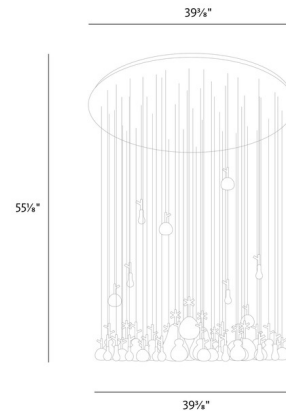

By Lasvit

Description

The Growing Vases Chandelier is a breath of fresh air that will bring intrigue and elegance to any space. This whimsical fixture is inspired by a forest filled with flowers and branches. The canopy holds five downlights that illuminate the various Sandblasted Glass sculptures hanging below. Note: Due to the weight of this fixture, additional ceiling support is required.

Specifications

COLOR Sand Blasted
BODY FINISH Gloss White
WATTAGE 37.5W
DIMMER 0-10V
DIMENSIONS 39.38"W x 55.125"H
BULB INCLUDED 5 x MR16/GU10/7.5W/120V LED
COUNTRY OF ORIGIN Czech Republic

Technical Information

PRODUCT DIMENSIONS Canopy: 39.38" diameter
COLOR RENDERING 95 CRI
LAMP COLOR 3000K
LUMENS/WATT 60.67
LUMINOUS FLUX 455 lumens

Shown in gloss white / sand blasted

CLICK TO VIEW PRODUCT

Notes: