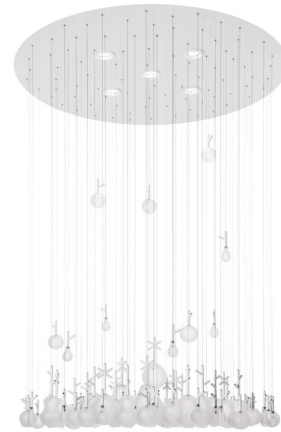

### Description

The Growing Vases Chandelier is a breath of fresh air that will bring intrigue and elegance to any space. This whimsical fixture is inspired by a forest filled with flowers and branches. The canopy holds five downlights that illuminate the various Sandblasted Glass sculptures hanging below. Note: Due to the weight of this fixture, additional ceiling support is required.

### Specifications

COLOR . . . . . Sand Blasted  
BODY FINISH . . . . . Gloss White  
WATTAGE . . . . . 37.5W  
DIMMER . . . . . 0-10V  
DIMENSIONS . . . . . 39.38"W x 55.125"H  
BULB INCLUDED . . . . . 5 x MR16/GU10/7.5W/120V LED  
COUNTRY OF ORIGIN . . . . . Czech Republic

### Technical Information

PRODUCT DIMENSIONS . . . . . Canopy: 39.38" diameter  
COLOR RENDERING . . . . . 95 CRI  
LAMP COLOR . . . . . 3000K  
LUMENS/WATT . . . . . 60.67  
LUMINOUS FLUX . . . . . 455 lumens

Shown in gloss white / sand blasted

CLICK TO VIEW PRODUCT

Notes: