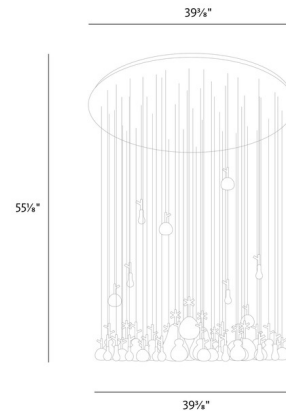

### Description

The Growing Vases Chandelier is a breath of fresh air that will bring intrigue and elegance to any space. This whimsical fixture is inspired by a forest filled with flowers and branches. The canopy holds five downlights that illuminate the various Sandblasted Glass sculptures hanging below. Note: Due to the weight of this fixture, additional ceiling support is required.

### Specifications

COLOR . . . . . Sand Blasted  
BODY FINISH . . . . . Gloss White  
WATTAGE . . . . . 37.5W  
DIMMER . . . . . 0-10V  
DIMENSIONS . . . . . 39.38"W x 55.125"H  
BULB INCLUDED . . . . . 5 x MR16/GU10/7.5W/120V LED  
COUNTRY OF ORIGIN . . . . . Czech Republic

### Technical Information

PRODUCT DIMENSIONS . . . . . Canopy: 39.38" diameter  
COLOR RENDERING . . . . . 95 CRI  
LAMP COLOR . . . . . 3000K  
LUMENS/WATT . . . . . 60.67  
LUMINOUS FLUX . . . . . 455 lumens