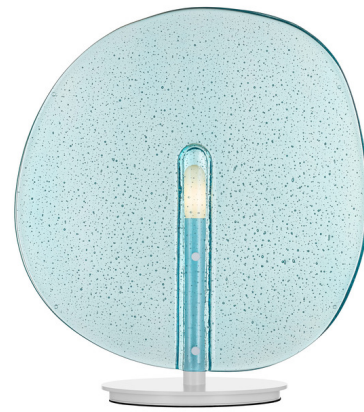

Lightology

lightology.com
866-954-4489
05-24-26

Project: _____

Company: _____

Location: _____ Fixture Type: _____

SPEC #: **LAST128465**

Approved On: _____ Approved By: _____

Lollipop Table Lamp

By Lasvit

Description

The Lollipop Table Lamp will add a whimsical touch to any contemporary space. It features a flat organically shaped Glass plate accented with a Matte White base. Handmade glass will contain various bubbles and shades; no two are exactly alike.

Shown in matte white / light blue

Specifications

COLOR Light Blue
BODY FINISH Matte White
WATTAGE 4.5W
DIMMER N/A
DIMENSIONS 19.29"W x 21.26"H
BULB INCLUDED 1 x JCD/G9/4.5W/120V LED
COUNTRY OF ORIGIN Czech Republic

Technical Information

COLOR RENDERING 80 CRI
LAMP COLOR 2700K
LUMENS/WATT 66.67
LUMINOUS FLUX 300 lumens

CLICK TO VIEW PRODUCT

Notes: