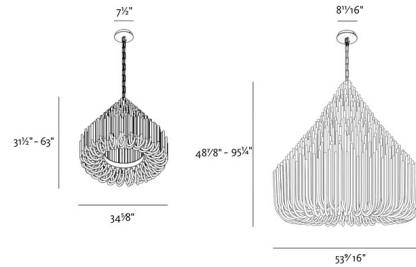

Specifications

COLOR Clear
BODY FINISH Polished Stainless Steel
WATTAGE 127.5W
DIMMER Not Dimmable
DIMENSIONS 34.63"W x 31.5"H
BULB INCLUDED 51 x JCD/G9/2.5W/120V LED
COUNTRY OF ORIGIN Czech Republic

Technical Information

PRODUCT DIMENSIONS Canopy: 7.5" diameter
COLOR RENDERING 80 CRI
LAMP COLOR 2800K
LUMENS/WATT 72.00
LUMINOUS FLUX 180 lumens

Shown in polished stainless steel / clear

CLICK TO VIEW PRODUCT

Notes: