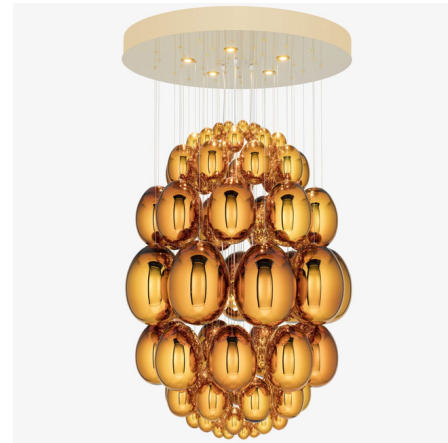

Lightology

lightology.com
866-954-4489
05-25-26

Project: _____
 Company: _____
 Location: _____ Fixture Type: _____
 SPEC #: **LAST128480**
 Approved On: _____ Approved By: _____

Uovo
Pendant
By Lasvit

Description

The Uovo Pendant is a magical collection of Glass eggs that radiate light from the canopy through any space. It features reflective glass that captures and multiplies nearby objects. Note: Due to the weight of this fixture, additional ceiling support is required.

Specifications

COLOR	Gold
BODY FINISH	N/A
WATTAGE	30W
DIMMER	Standard 120V
DIMENSIONS	34.63"W x 47.24"H
BULB INCLUDED	4 x JCD/G9/7.5W/120V LED
COUNTRY OF ORIGIN	Czech Republic

Technical Information

COLOR RENDERING	95 CRI
LAMP COLOR	2700K
LUMENS/WATT	54.67
LUMINOUS FLUX	410 lumens

Shown in gold

CLICK TO VIEW PRODUCT

Notes: