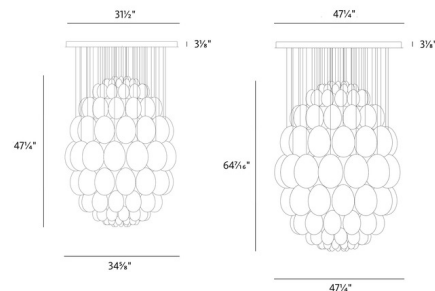

CLICK TO VIEW PRODUCT

Notes: