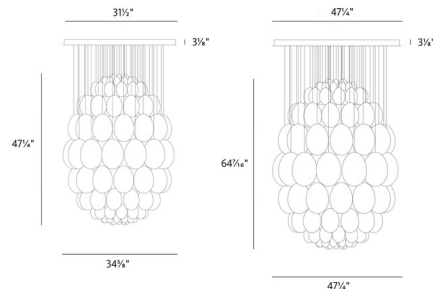

CLICK TO VIEW PRODUCT

Notes: