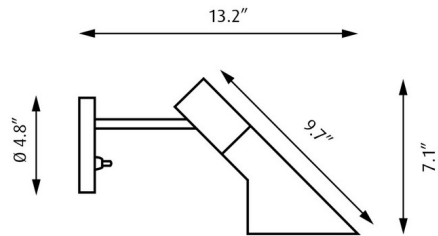

By Louis Poulsen

Description

The AJ Wall Sconce is based on two geometric shapes - a cylindrical socket and a conical shade. The lamp focuses light exactly where it is needed and is ideal as a lamp for work at your home or office or as a reading lamp. The AJ lamp's unusual lines and shade volume, and the round hole in the base, give it a highly sculptural appearance. Available with an On/Off Switch on the backplate, or no Switch.

Shown in black

Specifications

COLOR N/A
BODY FINISH Black
WATTAGE 10W
DIMMER Standard 120V
DIMENSIONS 5.7"W x 7.1"H x 13.2"D
BULB NOT INCLUDED 1 x G16.5/Candelabra (E12)/10W/120V LED

CLICK TO VIEW PRODUCT