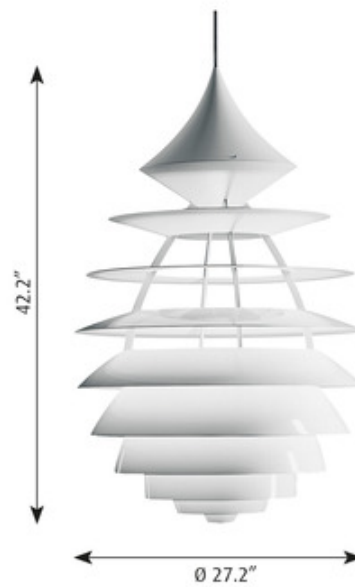

**BRAND**

Louis Poulsen

**DESCRIPTION**

The LP Centrum Pendant, designed by Kurt Norregaard and Poul Henningsen, brings a bold decorative look to your interior space. The clean diffusers, both flat and curved, cast warm shadows across your room.

*Shown in: White*

<b>SHADE COLOR</b>	N/A
<b>BODY FINISH</b>	White
<b>WATTAGE</b>	36W
<b>DIMMER</b>	0-10V
<b>DIMENSIONS</b>	27.2"W x 42.2"H
<b>INTEGRATED LED MODULE</b>	
<b>LAMP</b>	1 x LED/36W/120-277V LED

*Technical Information*

<b>LUMINOUS FLUX</b>	2142 lumens
<b>LUMENS/WATT</b>	59.50
<b>LAMP COLOR</b>	2700K
<b>COLOR RENDERING</b>	90 CRI

**SPEC #** LPL1128514

COMPANY	PROJECT	FIXTURE TYPE	APPROVED BY	DATE