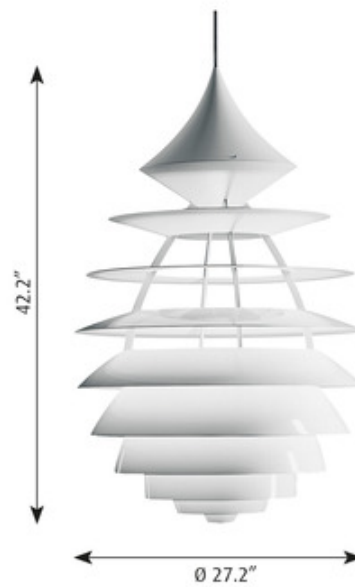

COMPANY	PROJECT	FIXTURE TYPE	APPROVED BY	DATE