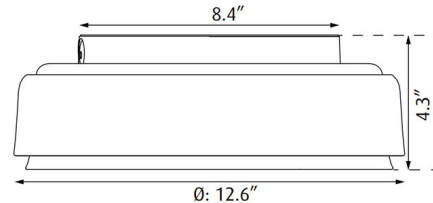

CLICK TO VIEW PRODUCT

Notes: