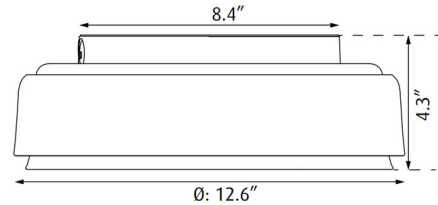

CLICK TO VIEW PRODUCT

Notes: