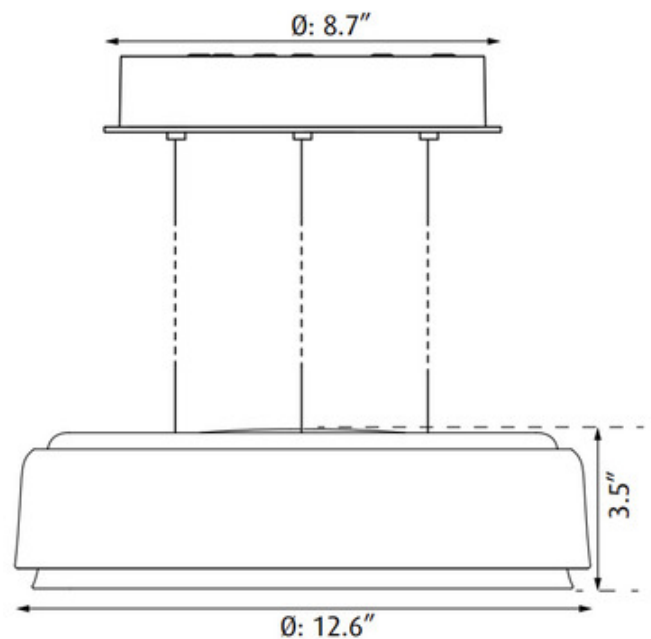

Technical Information

LUMINOUS FLUX	1052 lumens
LUMENS/WATT	87.67
LAMP COLOR	2700K
PRODUCT DIMENSIONS	Adjustable Cable Length: 96"

SPEC # LPL1128527