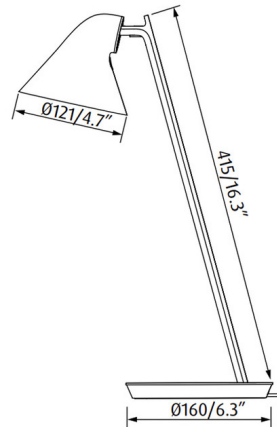

CLICK TO VIEW PRODUCT

Notes: