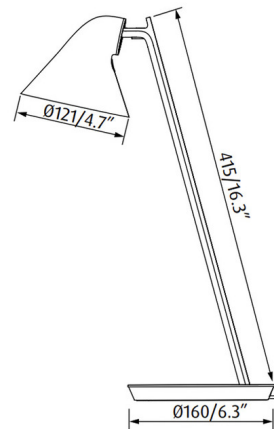

Shown in petrol blue

CLICK TO VIEW PRODUCT

Notes: