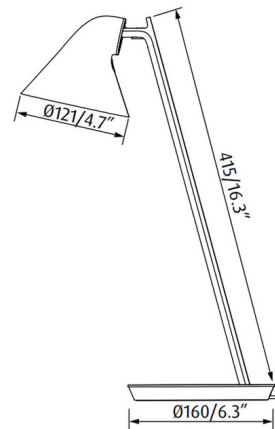

Shown in petrol blue

CLICK TO VIEW PRODUCT

Notes: