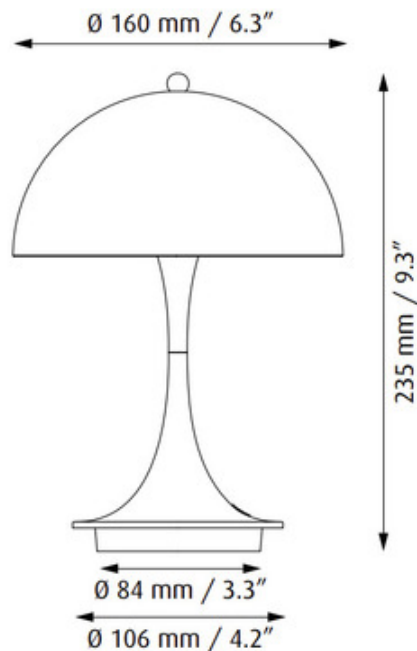

DESIGNER

Verner Panton

BRAND

Louis Poulsen

DESCRIPTION

The Panthella Portable Table Lamp in steel or classic opal acrylic adds a clean decorative touch wherever you want light. Light reflects off the base from under the shade. Rechargeable battery. Includes a USB cable without adapter and is compatible with Qi wireless chargers. Features three dimming levels. Note: White Opal acrylic includes a White base and Grey Opal acrylic includes a high lustre Chrome base.

Shown in: White Opal Acrylic / White

SHADE COLOR	N/A
BODY FINISH	White Opal Acrylic / White
WATTAGE	2.5W
DIMMER	Included
DIMENSIONS	6.3"W x 9.3"H
INTEGRATED LED MODULE	
LAMP	1 x LED/2.5W/120V LED

Technical Information

LUMINOUS FLUX	81 lumens
LUMENS/WATT	32.40
LAMP COLOR	2700K

SPEC # LPL1128543

COMPANY

PROJECT

FIXTURE TYPE

APPROVED BY

DATE