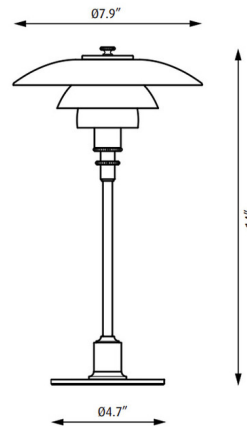

### Specifications

COLOR	Opal
BODY FINISH	Brass
WATTAGE	4W
DIMMER	N/A
DIMENSIONS	7.9"W x 14"H
BULB NOT INCLUDED	1 x JCD/G9/4W/120V LED

### Technical Information

PRODUCT DIMENSIONS	Cord: 120"
--------------------	------------

Shown in brass / opal

CLICK TO VIEW PRODUCT

Notes: