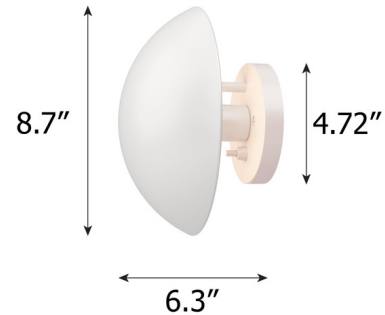

By Louis Poulsen

Description

The PH Hat Wall Sconce brings a clean simple look to your interior space. The mushroom shaped outer steel shade is white and is painted a rose-pink on the inside to reflect warm light across your wall and room. On/Off switch is located on the backplate.

Shown in white / rose

Specifications

COLOR	Rose
BODY FINISH	White
WATTAGE	10W
DIMMER	Standard 120V
DIMENSIONS	8.7"W x 8.7"H x 6.3"D
BULB NOT INCLUDED	1 x G16.5/Candelabra (E12)/10W/120V LED

CLICK TO VIEW PRODUCT