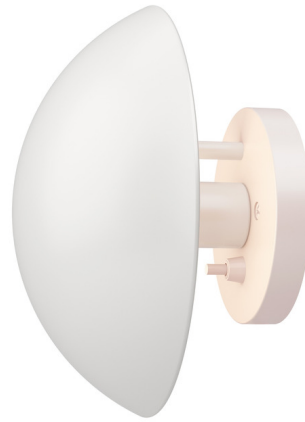

Lightology

lightology.com
866-954-4489
04-04-26

Project: _____

Company: _____

Location: _____ Fixture Type: _____

SPEC #: **LPL1128575**

Approved On: _____ Approved By: _____

PH Hat Wall Sconce

By Louis Poulsen

Description

The PH Hat Wall Sconce brings a clean simple look to your interior space. The mushroom shaped outer steel shade is white and is painted a rose-pink on the inside to reflect warm light across your wall and room. On/Off switch is located on the backplate.

Shown in white / rose

Specifications

COLOR	Rose
BODY FINISH	White
WATTAGE	10W
DIMMER	Standard 120V
DIMENSIONS	8.7"W x 8.7"H x 6.3"D
BULB NOT INCLUDED	1 x G16.5/Candelabra (E12)/10W/120V LED

CLICK TO VIEW PRODUCT