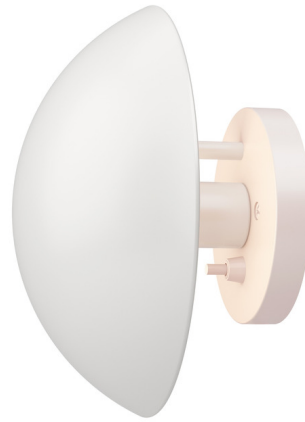

## PH Hat Wall Sconce

By Louis Poulsen

### Description

The PH Hat Wall Sconce brings a clean simple look to your interior space. The mushroom shaped outer steel shade is white and is painted a rose-pink on the inside to reflect warm light across your wall and room. On/Off switch is located on the backplate.

Shown in white / rose

### Specifications

COLOR	Rose
BODY FINISH	White
WATTAGE	10W
DIMMER	Standard 120V
DIMENSIONS	8.7"W x 8.7"H x 6.3"D
BULB NOT INCLUDED	1 x G16.5/Candelabra (E12)/10W/120V LED

CLICK TO VIEW PRODUCT

Notes: