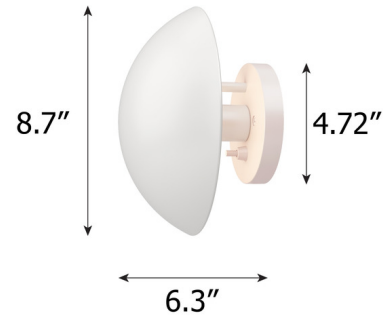

### Description

The PH Hat Wall Sconce brings a clean simple look to your interior space. The mushroom shaped outer steel shade is white and is painted a rose-pink on the inside to reflect warm light across your wall and room. On/Off switch is located on the backplate.

### Specifications

COLOR	Rose
BODY FINISH	White
WATTAGE	10W
DIMMER	Standard 120V
DIMENSIONS	8.7"W x 8.7"H x 6.3"D
BULB NOT INCLUDED	1 x G16.5/Candelabra (E12)/10W/120V LED

CLICK TO VIEW PRODUCT

Notes: