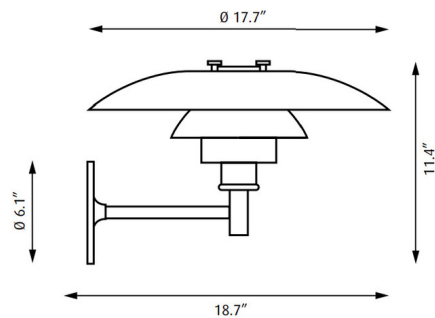

Shown in brushed copper

Specifications

COLOR	N/A
BODY FINISH	Brushed Copper
WATTAGE	15W
DIMMER	Standard 120V
DIMENSIONS	17.71"W x 11.41"H x 19.88"D
BULB NOT INCLUDED	1 x A19/Medium (E26)/15W/120V LED

CLICK TO VIEW PRODUCT