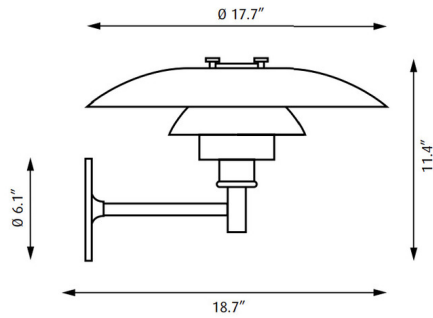

Shown in brushed copper

Specifications

COLOR	N/A
BODY FINISH	Brushed Copper
WATTAGE	15W
DIMMER	Standard 120V
DIMENSIONS	17.71"W x 11.41"H x 19.88"D
BULB NOT INCLUDED	1 x A19/Medium (E26)/15W/120V LED

CLICK TO VIEW PRODUCT