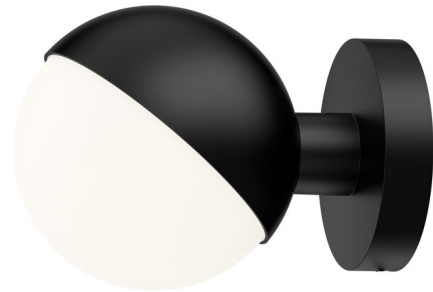

Lightology

lightology.com
866-954-4489
05-25-26

Project: _____

Company: _____

Location: _____ Fixture Type: _____

SPEC #: **LPL1128585**

Approved On: _____ Approved By: _____

VL Studio Wall Sconce

By Louis Poulsen

Description

The VL Studio Wall Sconce brings a clean, almost out of this world, look to your interior space. The triple layered glass diffuser features a cap shade that can be tilted 90 degrees to either side for light exactly where you want it.

Shown in black / opal

Specifications

COLOR	Opal
BODY FINISH	Black
WATTAGE	5W
DIMMER	Standard 120V
DIMENSIONS	5.9"W x 5.9"H x 7.95"D
BULB NOT INCLUDED	1 x JCD/G9/5W/120V LED

CLICK TO VIEW PRODUCT

Notes: