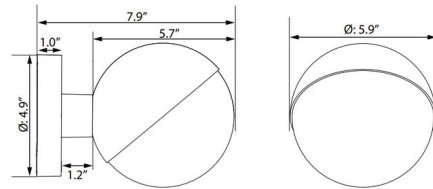

By Louis Poulsen

Description

The VL Studio Wall Sconce brings a clean, almost out of this world, look to your interior space. The triple layered glass diffuser features a cap shade that can be tilted 90 degrees to either side for light exactly where you want it.

Shown in black / opal

Specifications

COLOR	Opal
BODY FINISH	Black
WATTAGE	5W
DIMMER	Standard 120V
DIMENSIONS	5.9"W x 5.9"H x 7.95"D
BULB NOT INCLUDED	1 x JCD/G9/5W/120V LED

CLICK TO VIEW PRODUCT

Notes: