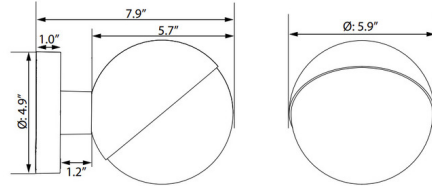

Shown in brass / opal

Specifications

COLOR	Opal
BODY FINISH	Brass
WATTAGE	5W
DIMMER	Standard 120V
DIMENSIONS	5.9"W x 5.9"H x 7.95"D
BULB NOT INCLUDED	1 x JCD/G9/5W/120V LED

CLICK TO VIEW PRODUCT

Notes: