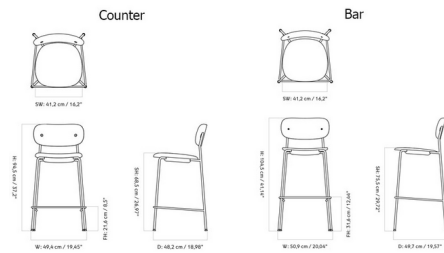

Lightology

lightology.com
866-954-4489
04-25-26

Project: _____

Company: _____

Location: _____ Fixture Type: _____

SPEC #: **MEN128608**

Approved On: _____ Approved By: _____

Co Counter/Bar Chair By Audo Copenhagen

Description

The Co Counter/Bar Chair features a wide seat and back that allows for freedom of movement and maximum comfort. The slender yet robust steel frame creates an intriguing geometric silhouette, and a horizontal footrest provides additional support. Available with form-pressed oak veneer or polypropylene seat and back.

Shown in black / natural oak

Specifications

COLOR Natural Oak
BODY FINISH Black
WATTAGE N/A
DIMMER N/A
DIMENSIONS 20.04"W x 41.14"H x 19.57"D
BULB N/A
COUNTRY OF ORIGIN Lithuania

CLICK TO VIEW PRODUCT

Notes: