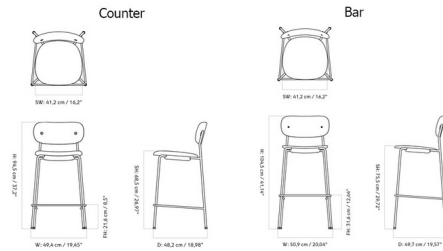

## Co Upholstered Seat Counter/Bar Chair By Audo Copenhagen

### Description

The Co Counter/Bar Chair features a wide seat and back that allows for freedom of movement and maximum comfort. The slender yet robust steel frame creates an intriguing geometric silhouette, and a horizontal footrest provides additional support. Available with a form pressed Oak veneer back and upholstered seat in fabric or leather. Note: Some combinations of fabric and wood veneer back finish are not available.

### Specifications

COLOR	Beige Boucle
BODY FINISH	Natural Oak
WATTAGE	N/A
DIMMER	N/A
DIMENSIONS	19.45"W x 37.2"H x 18.98"D
BULB	N/A
COUNTRY OF ORIGIN	Mexico

CLICK TO VIEW PRODUCT

Notes: