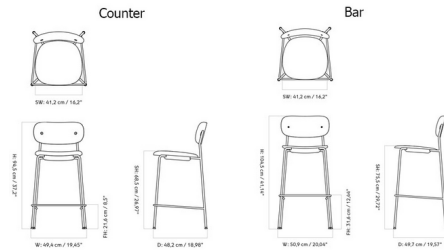

## Co Upholstered Seat Counter/Bar Chair By Audo Copenhagen

### Description

The Co Counter/Bar Chair features a wide seat and back that allows for freedom of movement and maximum comfort. The slender yet robust steel frame creates an intriguing geometric silhouette, and a horizontal footrest provides additional support. Available with a form pressed Oak veneer back and upholstered seat in fabric or leather. Note: Some combinations of fabric and wood veneer back finish are not available.

### Specifications

COLOR	Beige Boucle
BODY FINISH	Natural Oak
WATTAGE	N/A
DIMMER	N/A
DIMENSIONS	19.45"W x 37.2"H x 18.98"D
BULB	N/A
COUNTRY OF ORIGIN	Mexico

CLICK TO VIEW PRODUCT

Notes: