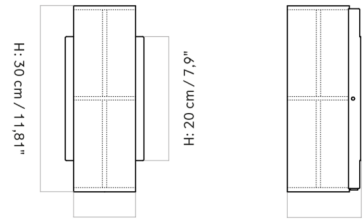

Specifications

COLOR	Raw Linen
BODY FINISH	Black
WATTAGE	4W
DIMMER	Not Dimmable
DIMENSIONS	5"W x 11.81"H x 4.57"D
INTEGRATED LED MODULE	1 x LED/4W/120V LED
COUNTRY OF ORIGIN	China

Technical Information

PRODUCT DIMENSIONS	Backplate: 5"W x 7.9"H
COLOR RENDERING	80 CRI
LAMP COLOR	2700K
LUMENS/WATT	95.00
LUMINOUS FLUX	380 lumens

Shown in black / raw linen

W: 12,7 cm / 5"

Ø: 10 cm / 3,94"

D: 11,6 cm / 4,57"

CLICK TO VIEW PRODUCT

Notes: