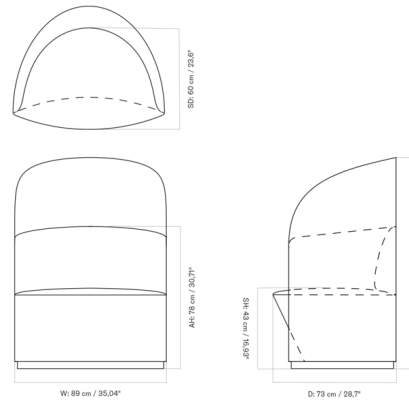

Shown in black / beige boucle

Specifications

COLOR	Beige Boucle
BODY FINISH	Black
WATTAGE	N/A
DIMMER	N/A
DIMENSIONS	35.04"W x 47.24"H x 27.95"D
BULB	N/A
COUNTRY OF ORIGIN	Lithuania

CLICK TO VIEW PRODUCT

Notes: