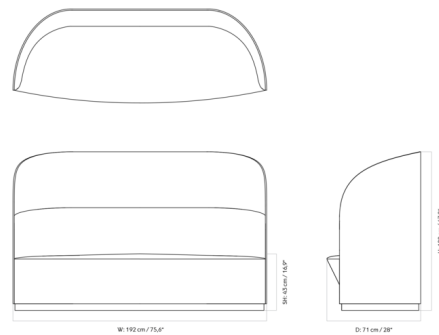

### Specifications

COLOR	Beige Boucle
BODY FINISH	Black
WATTAGE	N/A
DIMMER	N/A
DIMENSIONS	74.8"W x 47.24"H x 27.95"D
BULB	N/A
COUNTRY OF ORIGIN	Lithuania

### Technical Information

PRODUCT DIMENSIONS	Seat Height: 16.9"
--------------------	--------------------

CLICK TO VIEW PRODUCT

Notes: