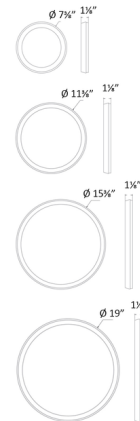

### Description

The versatile Color Select Argo Wall / Ceiling Light features a simple slim profile suitable for a range of small- and medium-sized spaces including closets, pantries, hallways, and bedrooms. Light spreads evenly through its acrylic diffuser with no glare or hot spots. The fixture comes pre-set to the color temperature ordered and can be adjusted to 2700K, 3000K, or 3500K using a switch inside the fixture. Dimmable with a TRIAC or ELV dimmer, sold separately.

### Specifications

COLOR	White
BODY FINISH	Brushed Nickel
WATTAGE	14.9W
DIMMER	Low Voltage Electronic
DIMENSIONS	7.375"W x 1.125"H
INTEGRATED LED MODULE	1 x LED/14.9W/120-277V LED
COUNTRY OF ORIGIN	China

### Technical Information

LAMP LIFE	60000 hours
COLOR RENDERING	90 CRI
LAMP COLOR	3000K
LUMENS/WATT	66.71
LUMINOUS FLUX	994 lumens

CLICK TO VIEW PRODUCT

Notes: