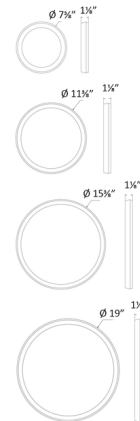

By Modern Forms

Description

The versatile Argo Wall / Ceiling Light features a simple slim profile suitable for a range of small- and medium-sized spaces including closets, pantries, hallways, and bedrooms. Light spreads evenly through its acrylic diffuser with no glare or hot spots. Dimmable with a TRIAC or ELV dimmer, sold separately.

Shown in brushed nickel / white

Specifications

| | |
|-----------------------|----------------------------|
| COLOR | White |
| BODY FINISH | Brushed Nickel |
| WATTAGE | 14.9W |
| DIMMER | Low Voltage Electronic |
| DIMENSIONS | 7.375"W x 1.125"H |
| INTEGRATED LED MODULE | 1 x LED/14.9W/120-277V LED |
| COUNTRY OF ORIGIN | China |

Technical Information

| | |
|-----------------|-------------|
| LAMP LIFE | 60000 hours |
| COLOR RENDERING | 90 CRI |
| LAMP COLOR | 3000K |
| LUMENS/WATT | 66.71 |
| LUMINOUS FLUX | 994 lumens |

CLICK TO VIEW PRODUCT