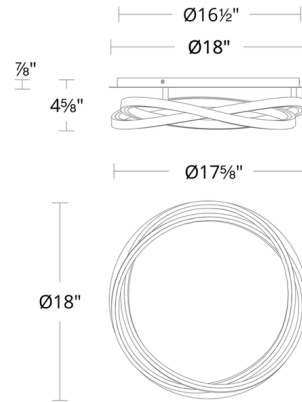

Specifications

COLOR	White
BODY FINISH	Titanium
WATTAGE	35W
DIMMER	Low Voltage Electronic
DIMENSIONS	17.625"W x 4.625"H x 18"D
INTEGRATED LED MODULE	1 x LED/35W/120-277V LED
COUNTRY OF ORIGIN	China

Technical Information

LAMP LIFE	50000 hours
COLOR RENDERING	90 CRI
LAMP COLOR	3000K
LUMENS/WATT	81.71
LUMINOUS FLUX	2860 lumens

Shown in titanium / white

CLICK TO VIEW PRODUCT

Notes: