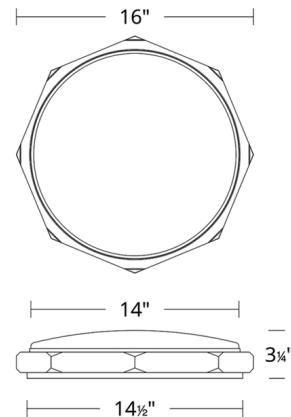

Shown in brushed nickel / opal