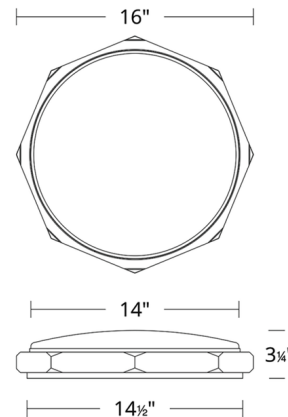

Shown in polished nickel / opal