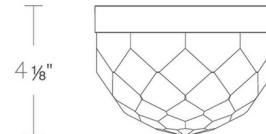

Shown in aged brass / clear

Specifications

COLOR	Clear
BODY FINISH	Aged Brass
WATTAGE	13W
DIMMER	Low Voltage Electronic
DIMENSIONS	6"W x 4.125"H
INTEGRATED LED MODULE	1 x LED/13W/120V LED
COUNTRY OF ORIGIN	China