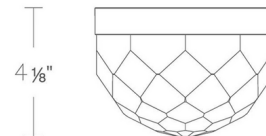

By Modern Forms

Description

The Cascade Wall / Ceiling Light becomes a glimmering jewel as light shines out from the hand-cut faceted crystal shade. With its dramatic glam effect, the Cascade is perfect for enhancing an entryway or adding chic luxury to a walk-in closet. It uses AC LED driverless technology and is dimmable with a TRIAC or ELV dimmer, sold separately.

Shown in polished nickel / clear

Specifications

COLOR	Clear
BODY FINISH	Polished Nickel
WATTAGE	13W
DIMMER	Low Voltage Electronic
DIMENSIONS	6"W x 4.125"H
INTEGRATED LED MODULE	1 x LED/13W/120V LED
COUNTRY OF ORIGIN	China