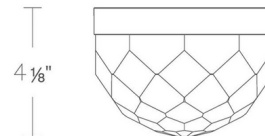

By Modern Forms

Description

The Cascade Wall / Ceiling Light becomes a glimmering jewel as light shines out from the hand-cut faceted crystal shade. With its dramatic glam effect, the Cascade is perfect for enhancing an entryway or adding chic luxury to a walk-in closet. It uses AC LED driverless technology and is dimmable with a TRIAC or ELV dimmer, sold separately.

Shown in polished nickel / clear

Specifications

COLOR	Clear
BODY FINISH	Polished Nickel
WATTAGE	13W
DIMMER	Low Voltage Electronic
DIMENSIONS	6"W x 4.125"H
INTEGRATED LED MODULE	1 x LED/13W/120V LED
COUNTRY OF ORIGIN	China