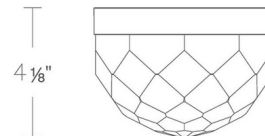

CLICK TO VIEW PRODUCT

Notes: