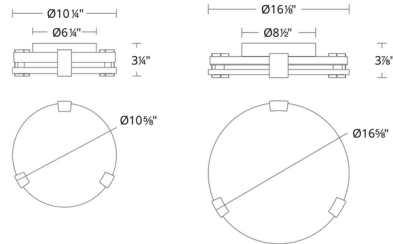

### Specifications

COLOR	Alabaster
BODY FINISH	Aged Brass
WATTAGE	27W
DIMMER	Low Voltage Electronic
DIMENSIONS	10.625"W x 3.25"H
INTEGRATED LED MODULE	1 x LED/27W/120-277V LED
COUNTRY OF ORIGIN	China