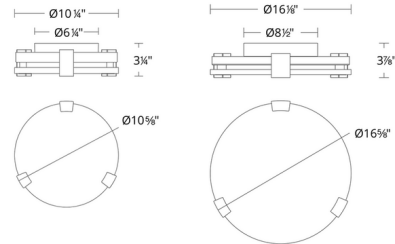

### Specifications

COLOR	Alabaster
BODY FINISH	Aged Brass
WATTAGE	27W
DIMMER	Low Voltage Electronic
DIMENSIONS	10.625"W x 3.25"H
INTEGRATED LED MODULE	1 x LED/27W/120-277V LED
COUNTRY OF ORIGIN	China