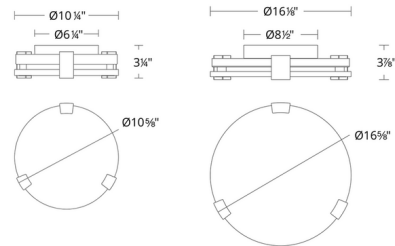

By Modern Forms

Description

Bring the beauty of natural Spanish alabaster into your space with the Catalonia Wall / Ceiling Light. LED light shines through a polycarbonate diffuser, illuminating the stone and highlighting its unique veining. The frame, made of spun aluminum and die cast brackets, complements the stone with its sophisticated finish. Dimmable with a TRIAC, ELV, or 0-10V dimmer, sold separately.

Shown in aged brass / alabaster

Specifications

COLOR	Alabaster
BODY FINISH	Aged Brass
WATTAGE	27W
DIMMER	Low Voltage Electronic
DIMENSIONS	10.625"W x 3.25"H
INTEGRATED LED MODULE	1 x LED/27W/120-277V LED
COUNTRY OF ORIGIN	China