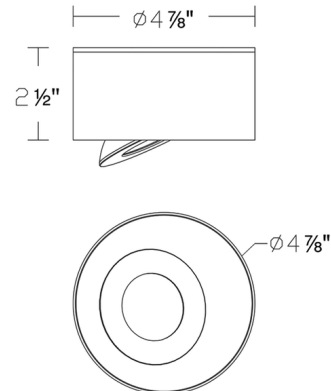

CLICK TO VIEW PRODUCT

Notes: