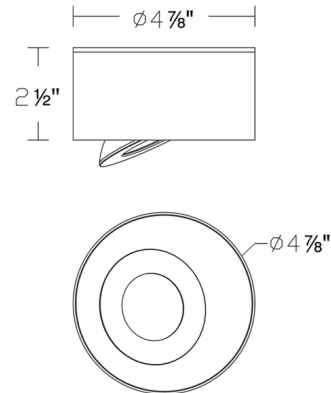

CLICK TO VIEW PRODUCT

Notes: